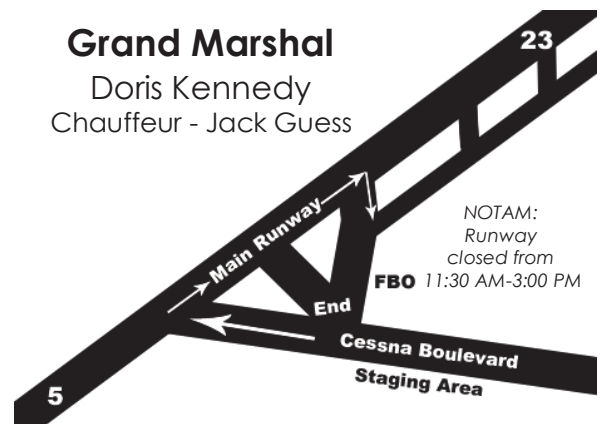

# Spruce Creek Flying Club Proudly Presents The Toy Parade

**Saturday, December 13, 2014**  
**Rain Date Sunday, December 14th**

### Grand Marshal

Doris Kennedy  
Chauffeur - Jack Guess

### Route of Parade:

Parade will commence at Cessna and Beech Boulevards, then commence West on Cessna onto Runway 5, then turn right onto Runway 5 to the end and disperse on Taxiway Lima.

**CLEANUP: Everyone is invited to participate**

### Schedule of Events

11:30 a.m.	Duck Drop	
12:00 Noon	Staging of Aircraft, Motorcycles, Cars, Golf Carts, & other Toys	
12:15 p.m.	Model Airplane Demonstration	Lou Verdiales
12:30 p.m.	Judging of Entries	<b>Trophies to be awarded immediately after judging.</b>
12:55 p.m.	National Anthem	Jean Sankowski
1:05 p.m.	Fly-By	Keith Phillips and the Gaggle Flight
<b>1:15 p.m.</b>	<b>Parade Begins</b> (after aircraft are off runway)	
1200 noon	Hot Dogs & Condiments	Compliments of Conrad & Margaret Yelvington
	Cookies	Compliments of Ron & Evelyn Shapiro
	Serving truck	Courtesy of Pepsi
2:00 p.m.	Candy Canes From Santa	Compliments of Lenny and Pat Ohlsson
	Meet Santa at the Big Tree	